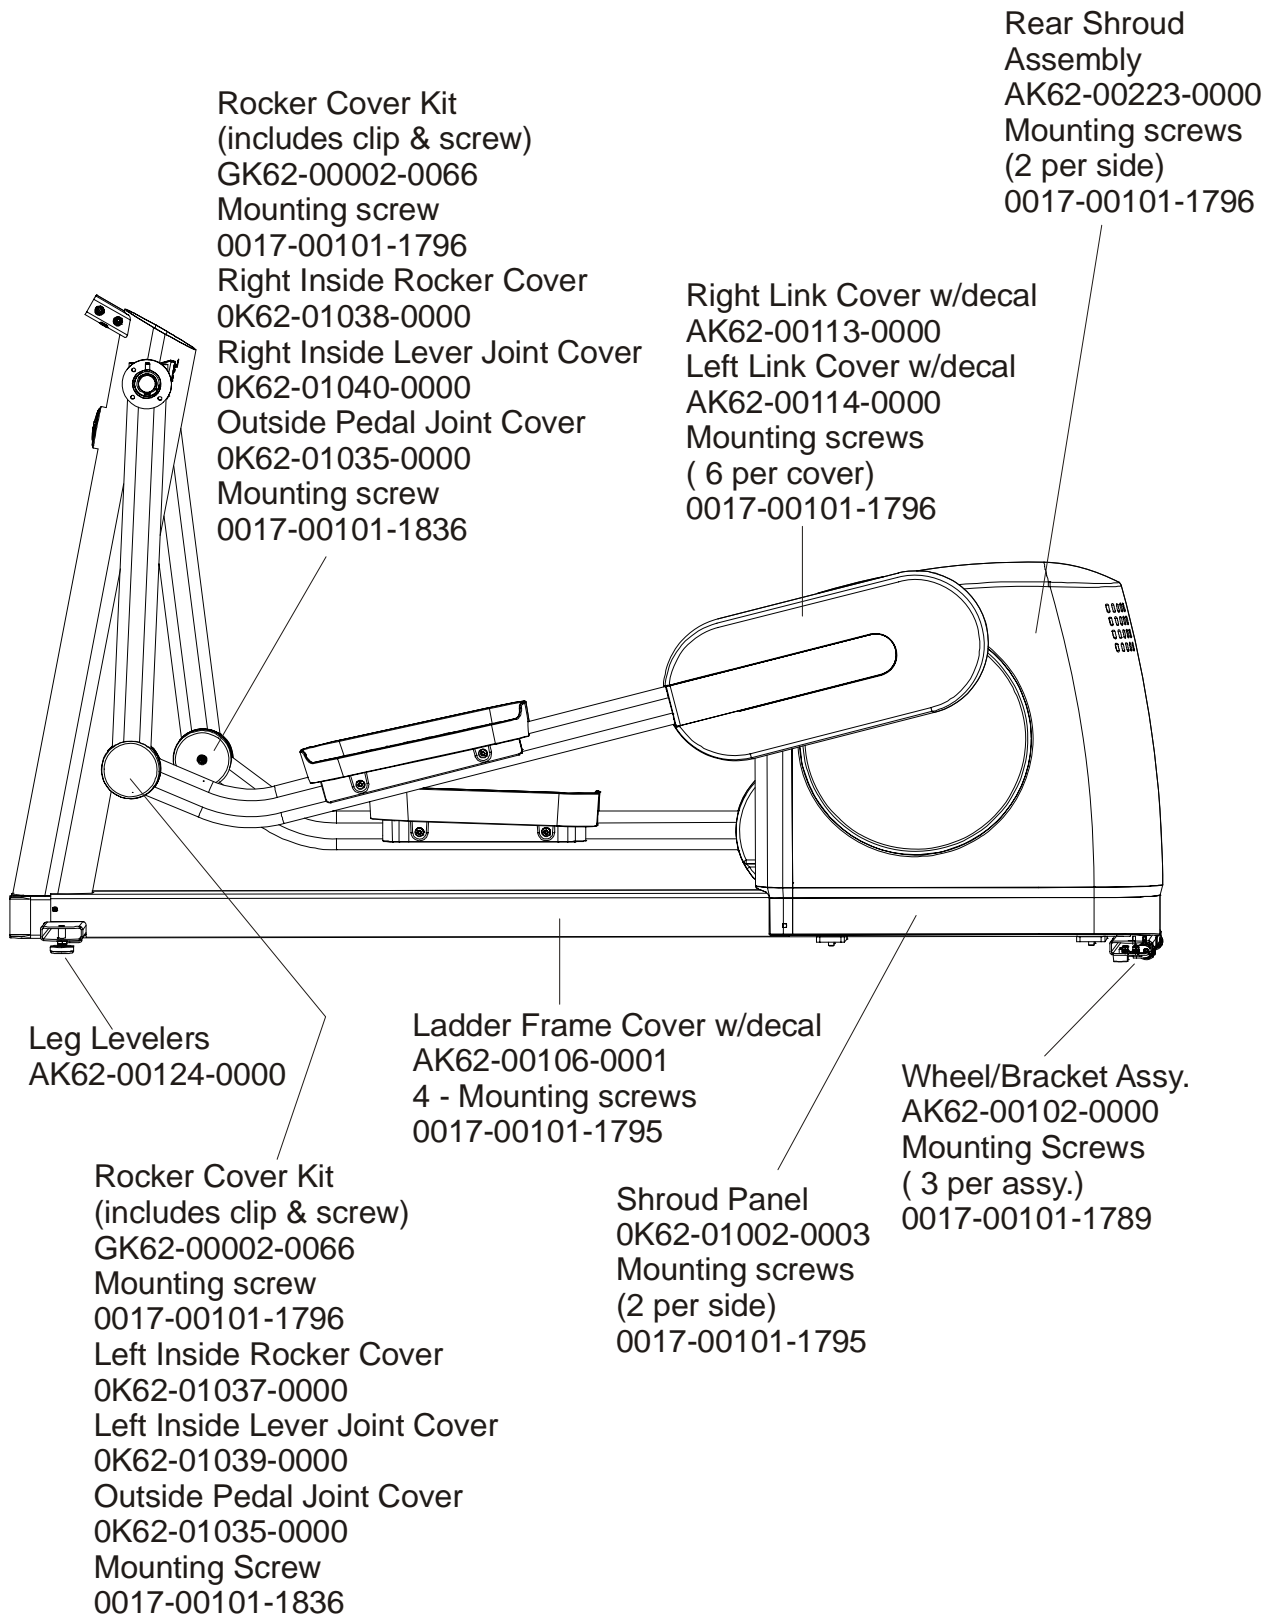

ARCTIC SILVER 95XW
Lower Frame Shrouds & Hardware

95XW-0XXX-03
S/N AXF100000 and up